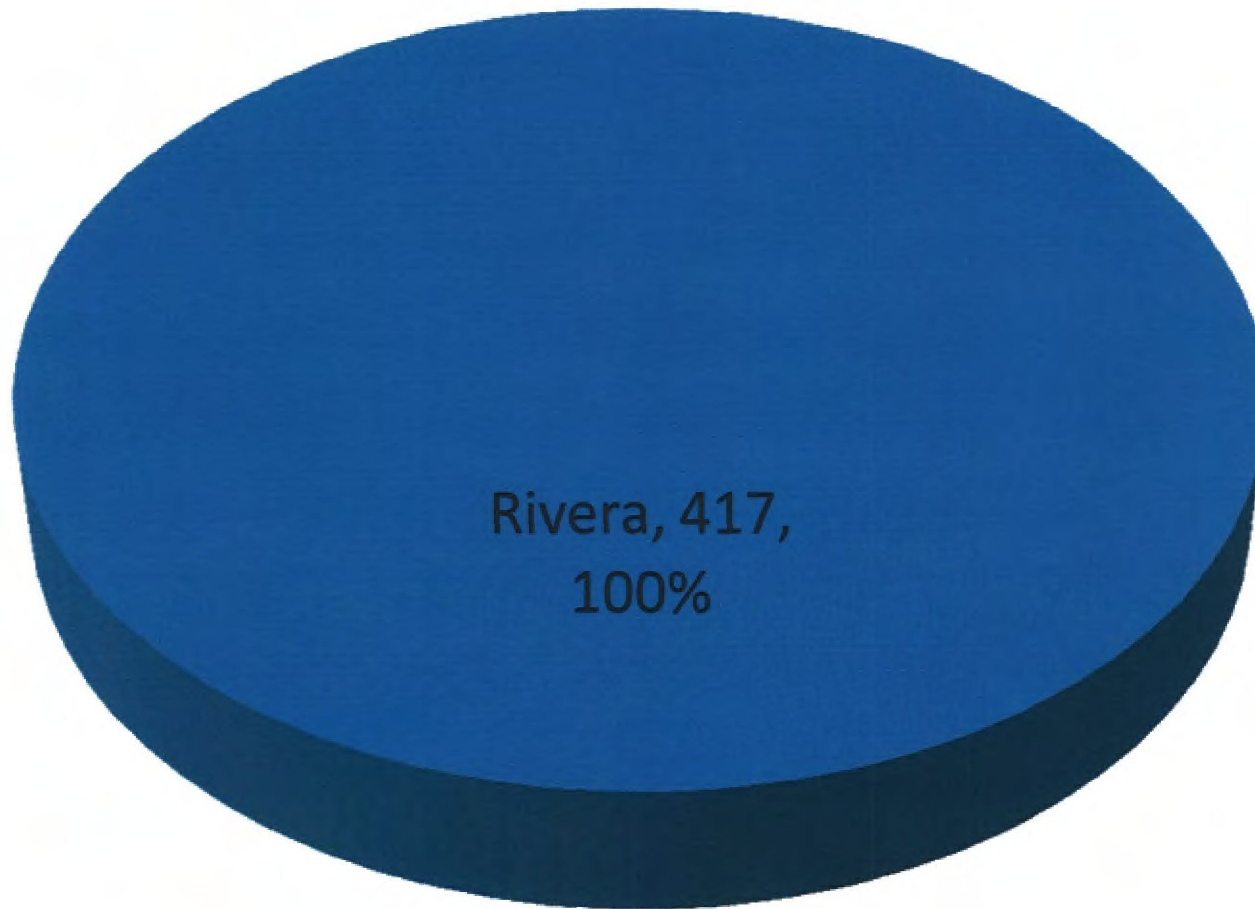

District 3 Councilor Official Results