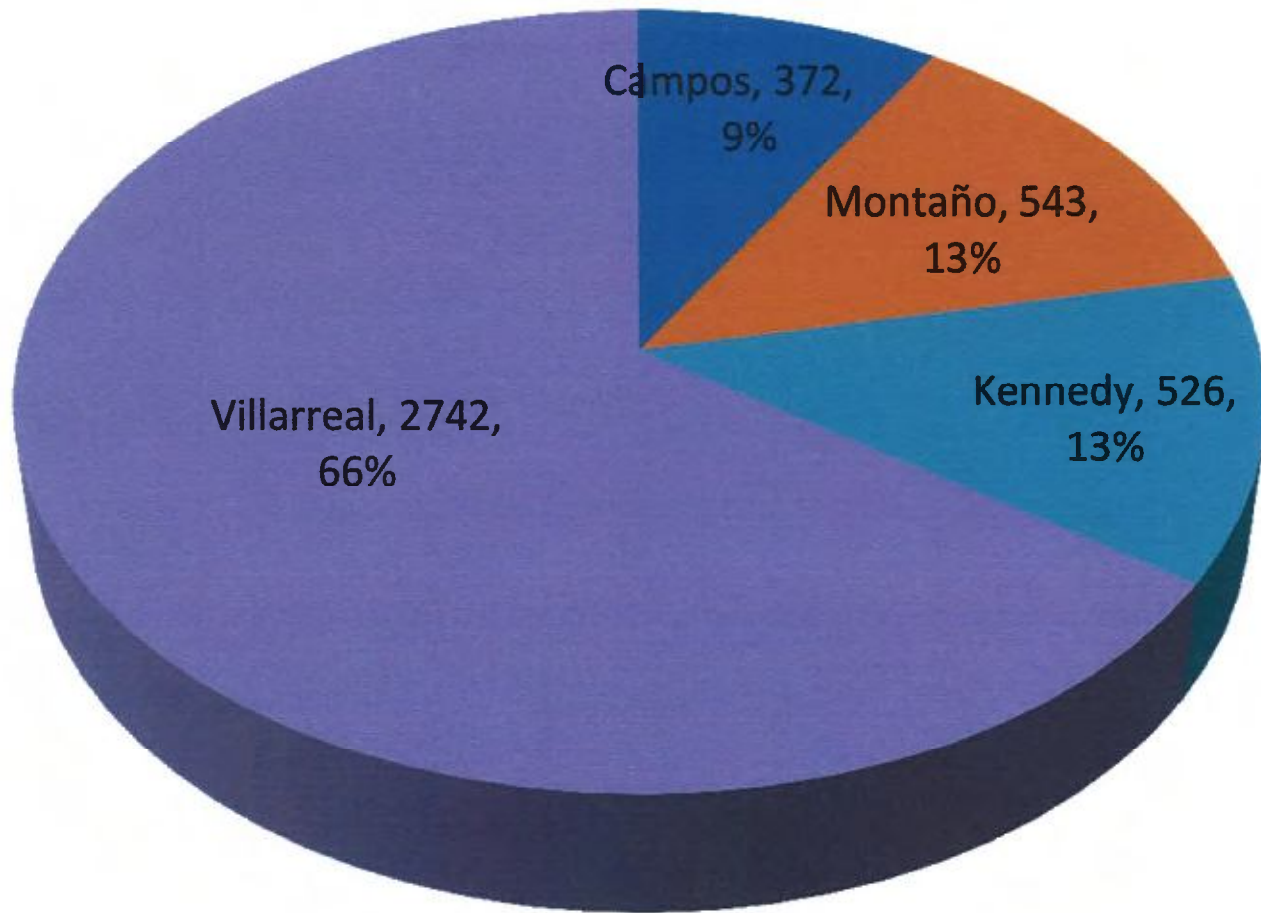

District 1 Councilor Official Results