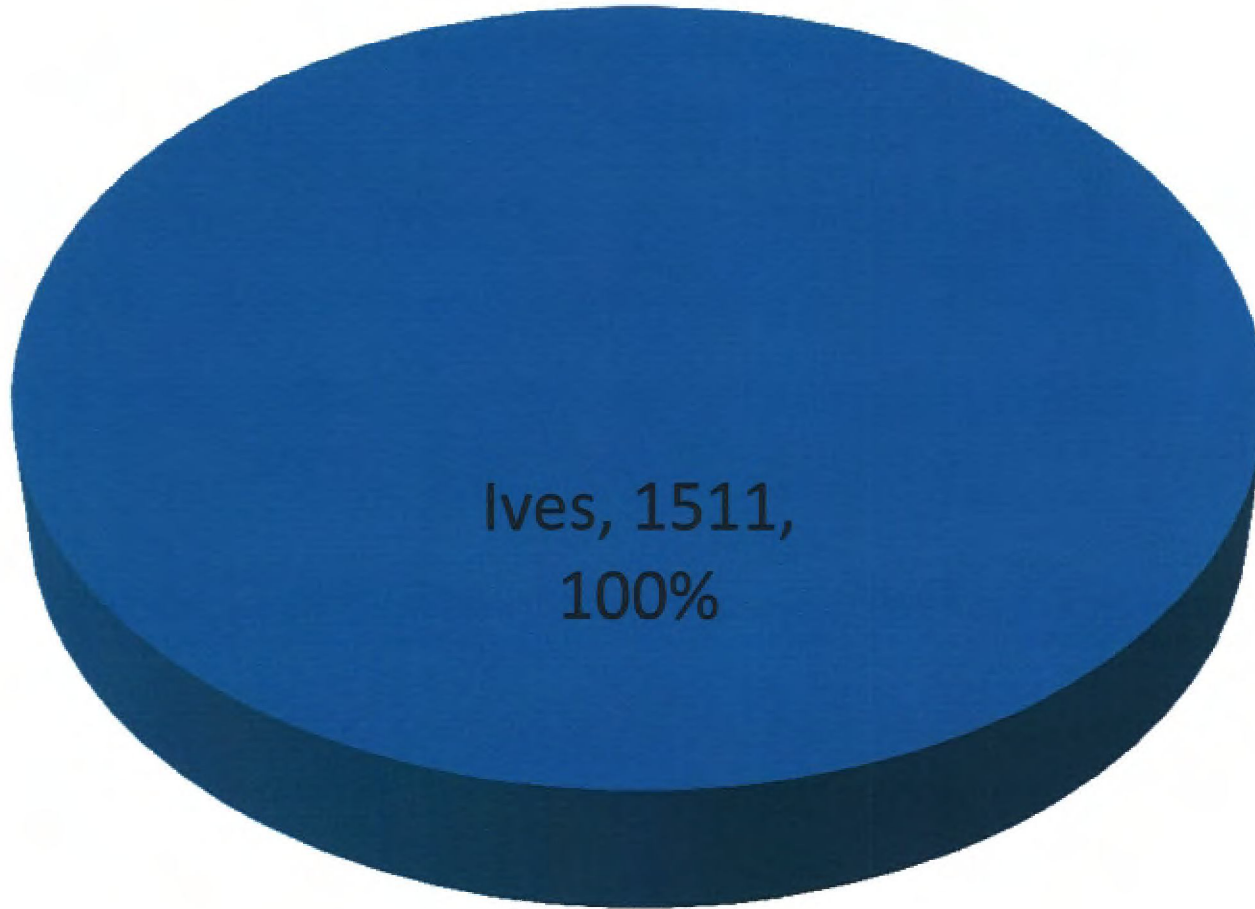

District 2 Councilor Official Results